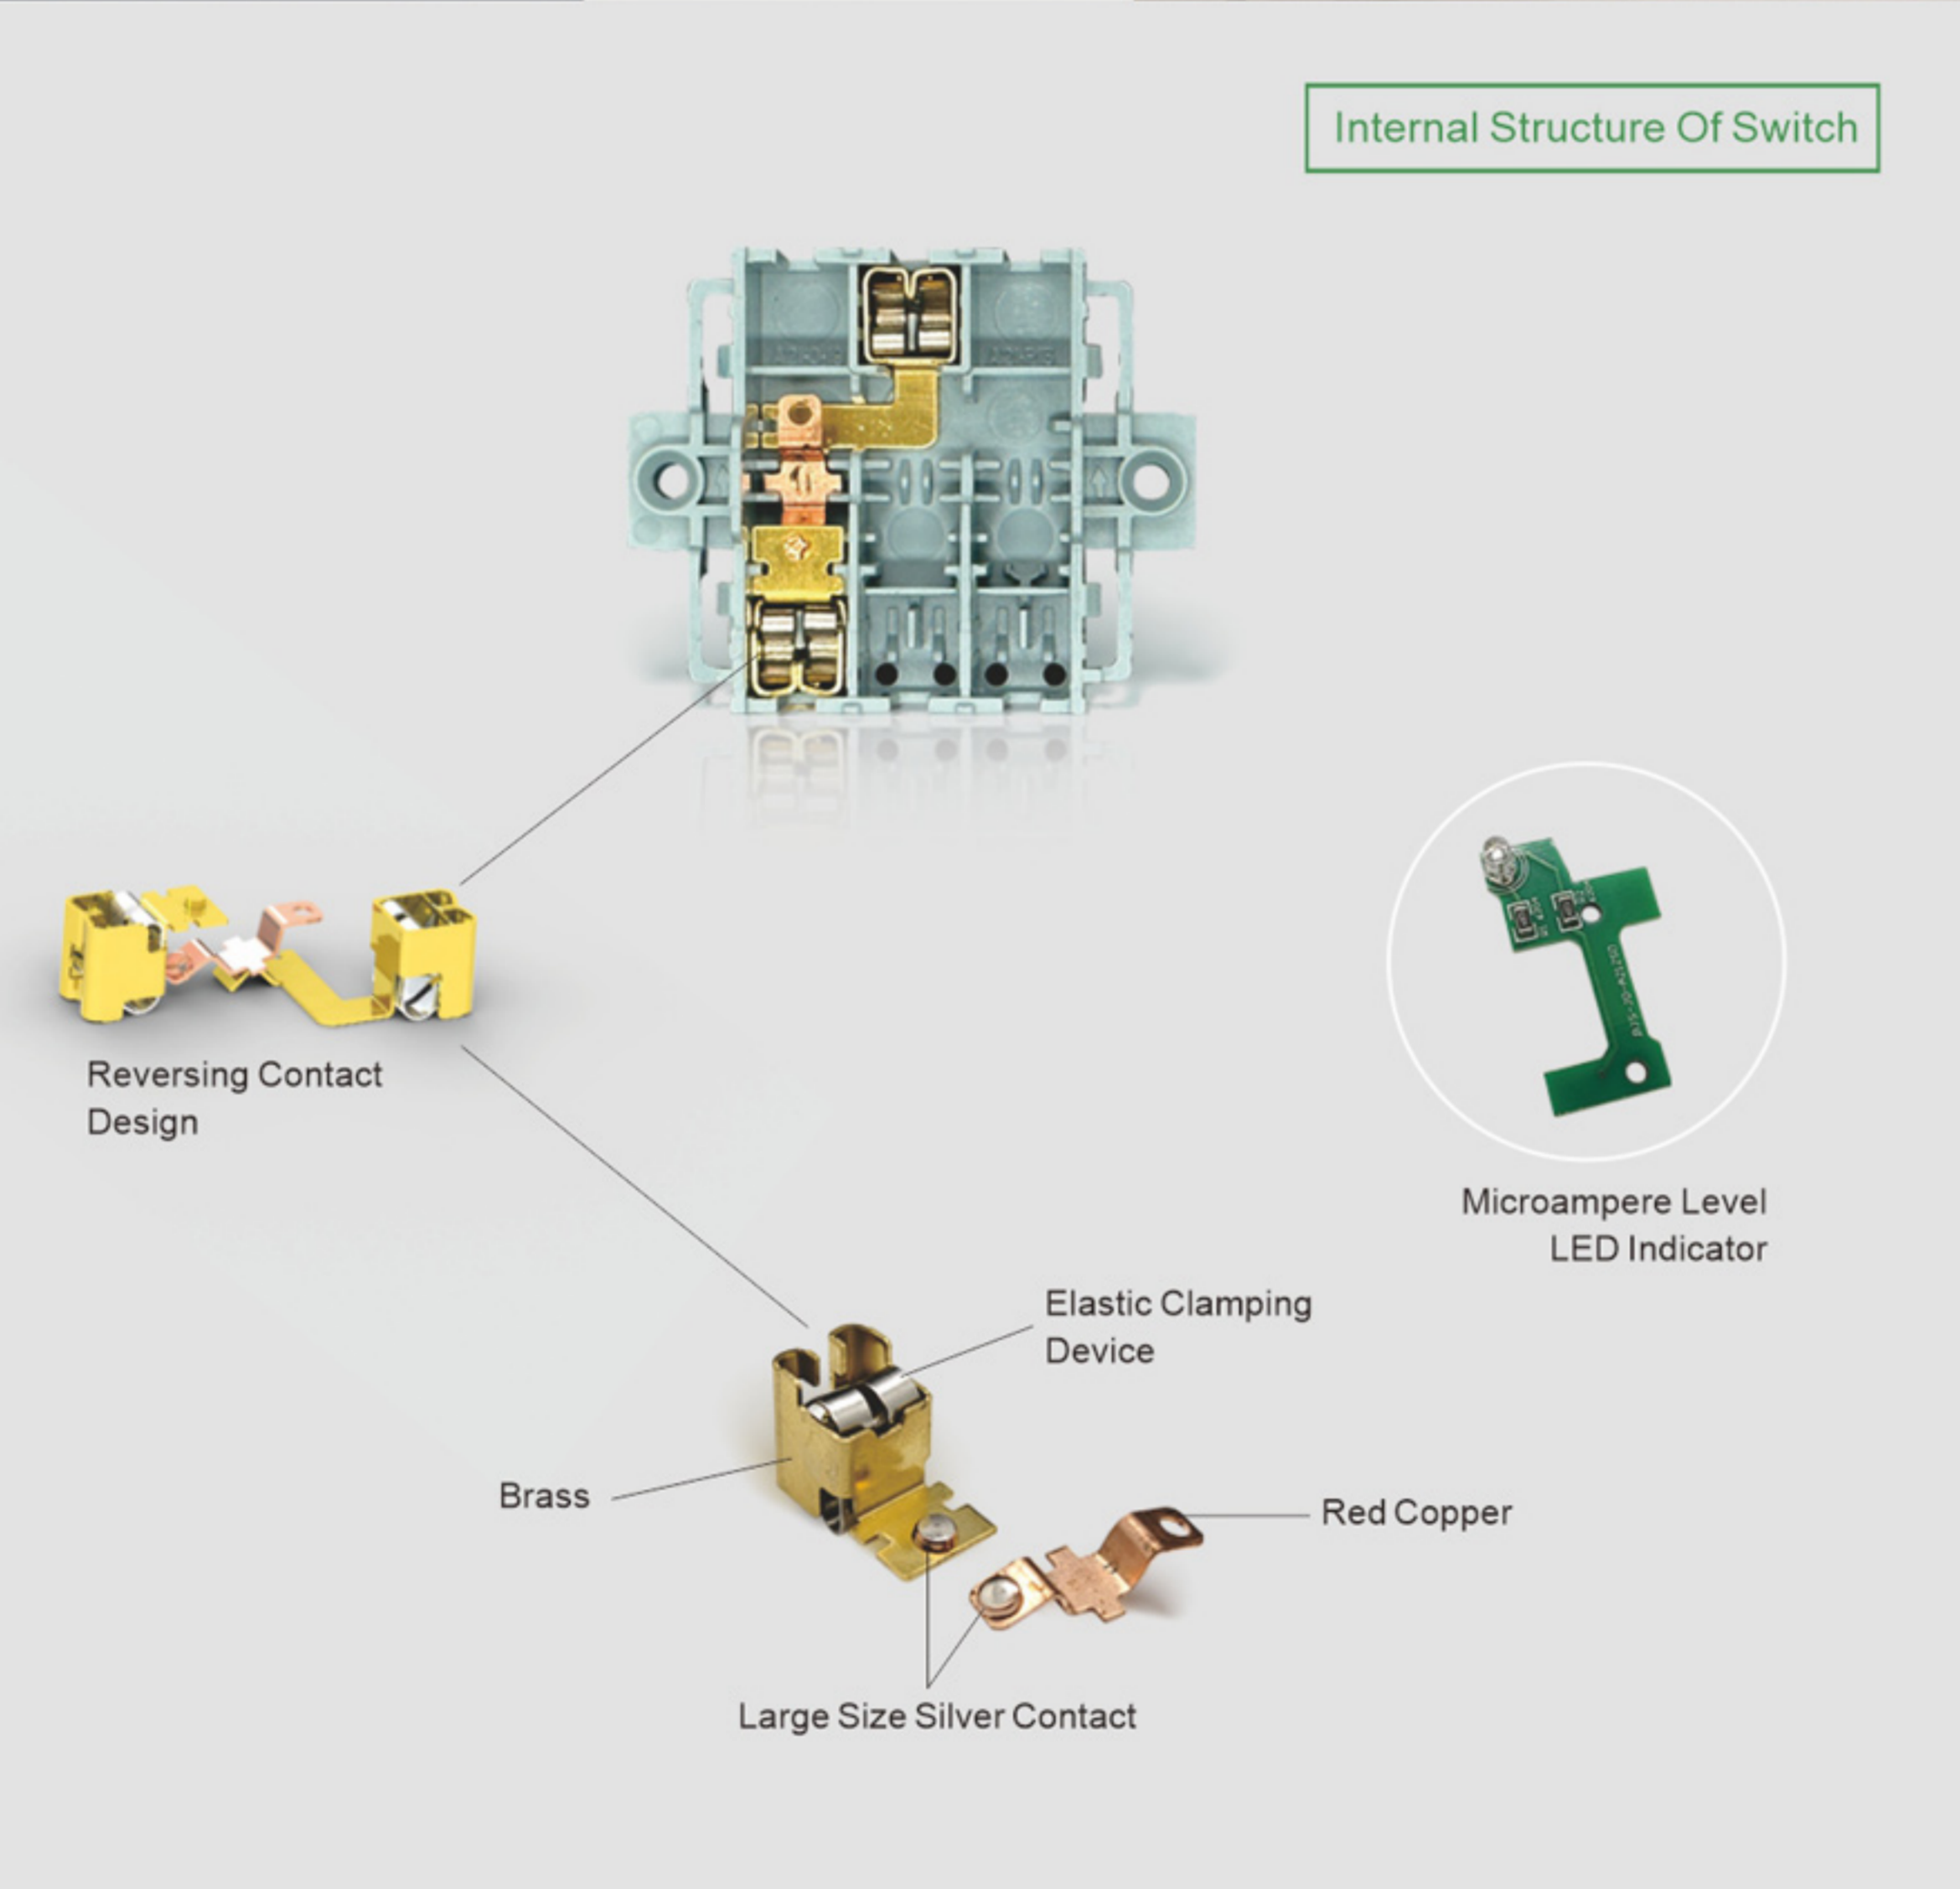

A23 SERIES
SWITCH & SOCKET

Matte Mattically European Series

MULTIGANG FRAMES

- Fade-proof
- Anti-impact
- Anti-oxidation
- Heat resistant & wearproof
- Non-radiative

INTERNAL STRUCTURE

SWITCH

SOCKET

Internal Structure Of Switch

A23-K01A
1 Gang 1 Way Switch
A23-K01B
1 Gang 2 Way Switch
10AX 250V ~ PACK:100pcs

A23-K02A
2 Gang 1 Way Switch
A23-K02B
2 Gang 2 Way Switch
10AX 250V ~ PACK:100pcs

A23-K03A
3 Gang 1 Way Switch
10AX 250V ~ PACK:100pcs

A23-K16
1 Gang Doorbell Switch
10A 250V ~ PACK:100pcs

A23-K19
1 Gang Intermediate Switch
10AX 250V ~ PACK:100pcs

A23-K20
2 Gang Intermediate Switch
10AX 250V ~ PACK:100pcs

A23-K01A-L
1 Gang 1 Way Switch with LED
A23-K01B-L
1 Gang 2 Way Switch with LED
10AX 250V ~ PACK:100pcs

A23-K02A-L
2 Gang 1 Way Switch with LED
A23-K02B-L
2 Gang 2 Way Switch with LED
10AX 250V ~ PACK:100pcs

A23-K03A-L
3 Gang 1 Way Switch with LED
10AX 250V ~ PACK:100pcs

A23-C18
16A 2P+ E German Socket
A23-QC18
16A 2P+ E German Socket (Quick Wiring)
16A 250V ~ PACK:80pcs