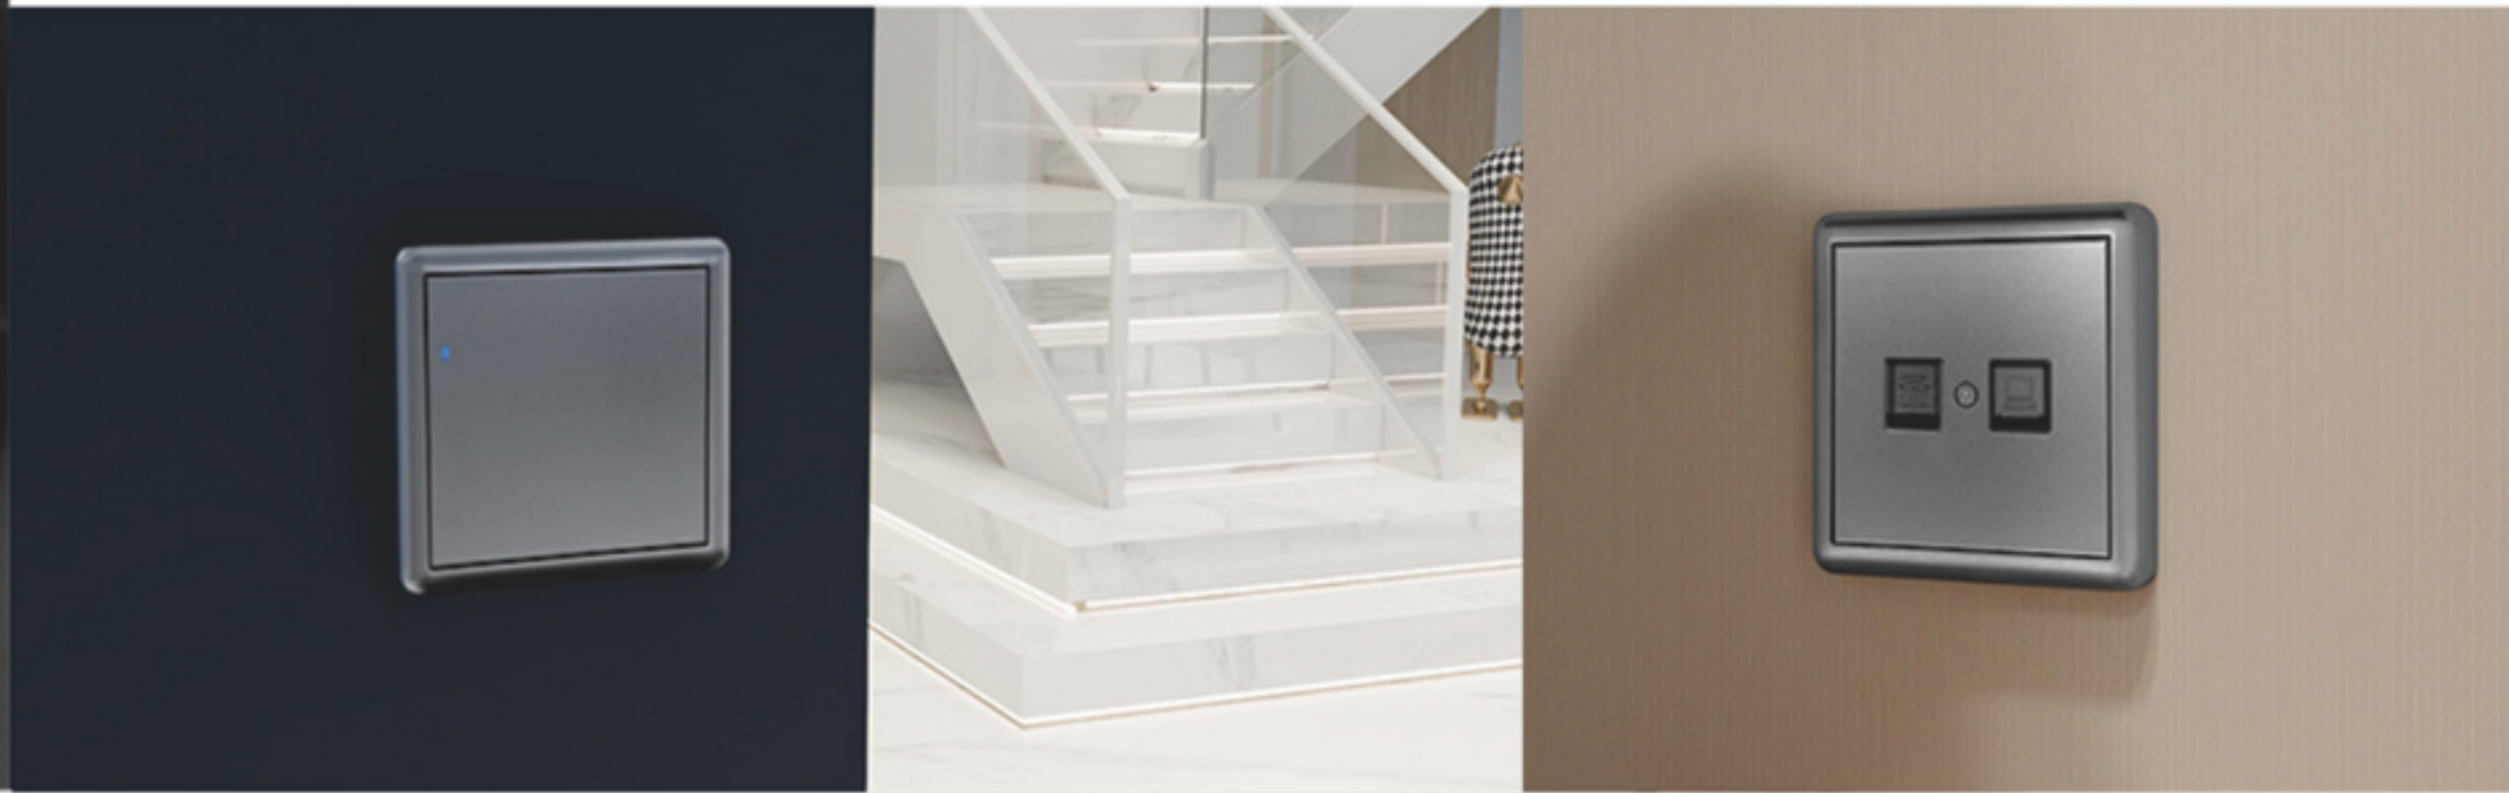

A23 SERIES
SWITCH & SOCKET

Matte Mattically European Series

MULTIGANG FRAMES

- Fade-proof
- Anti-impact
- Anti-oxidation
- Heat resistant & wearproof
- Non-radiative

INTERNAL STRUCTURE

SWITCH

SOCKET

Internal Structure Of Switch