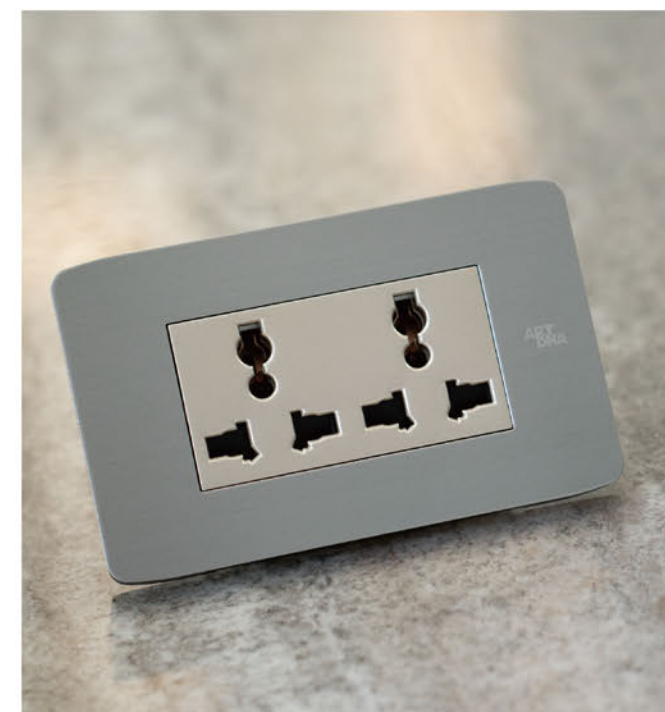

Item No.: A89-P04
Name: Twin 120 Frame
PACK: 120PCS

- 1.0mm Brushed metal panel
- 304 stainless steel, gold aluminum optional
- Purely flat switch with LED indicator and rocker switch optional

A85 SERIES