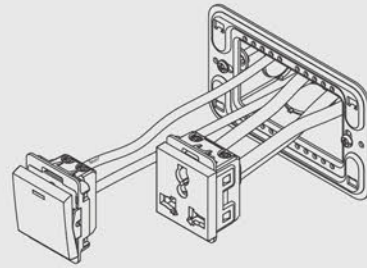

• Design Patent

PRODUCTS STRUCTURE

Product

- Mounting Plate
- Socket Module
- Switch Module
- Frame

Socket

- Shutter Spring
- Middle Cover
- Socket N Outlet
- Screw Terminal
- Back Housing
- Socket L Outlet
- Socket E Outlet
- Shutter
- Cover

Switch

- Button
- Spring
- Moving Part
- Switch Pillar
- Indicator Spring
- Switch Outlet
- Back Housing
- Switch Inlet Piece
- Shift Contact Piece
- LED Indicator
- Cover
- Moving Cover
- Light Guide Strip

INSTALLATION STEPS & DIMENSION

■ Step 1 Clean the wall surface;

■ Step 2 Install the mounting plate on the wall;

■ Step 3 Wiring modules;

■ Step 4 Install the modules into mounting plate;

■ Step 5 Install the frame;