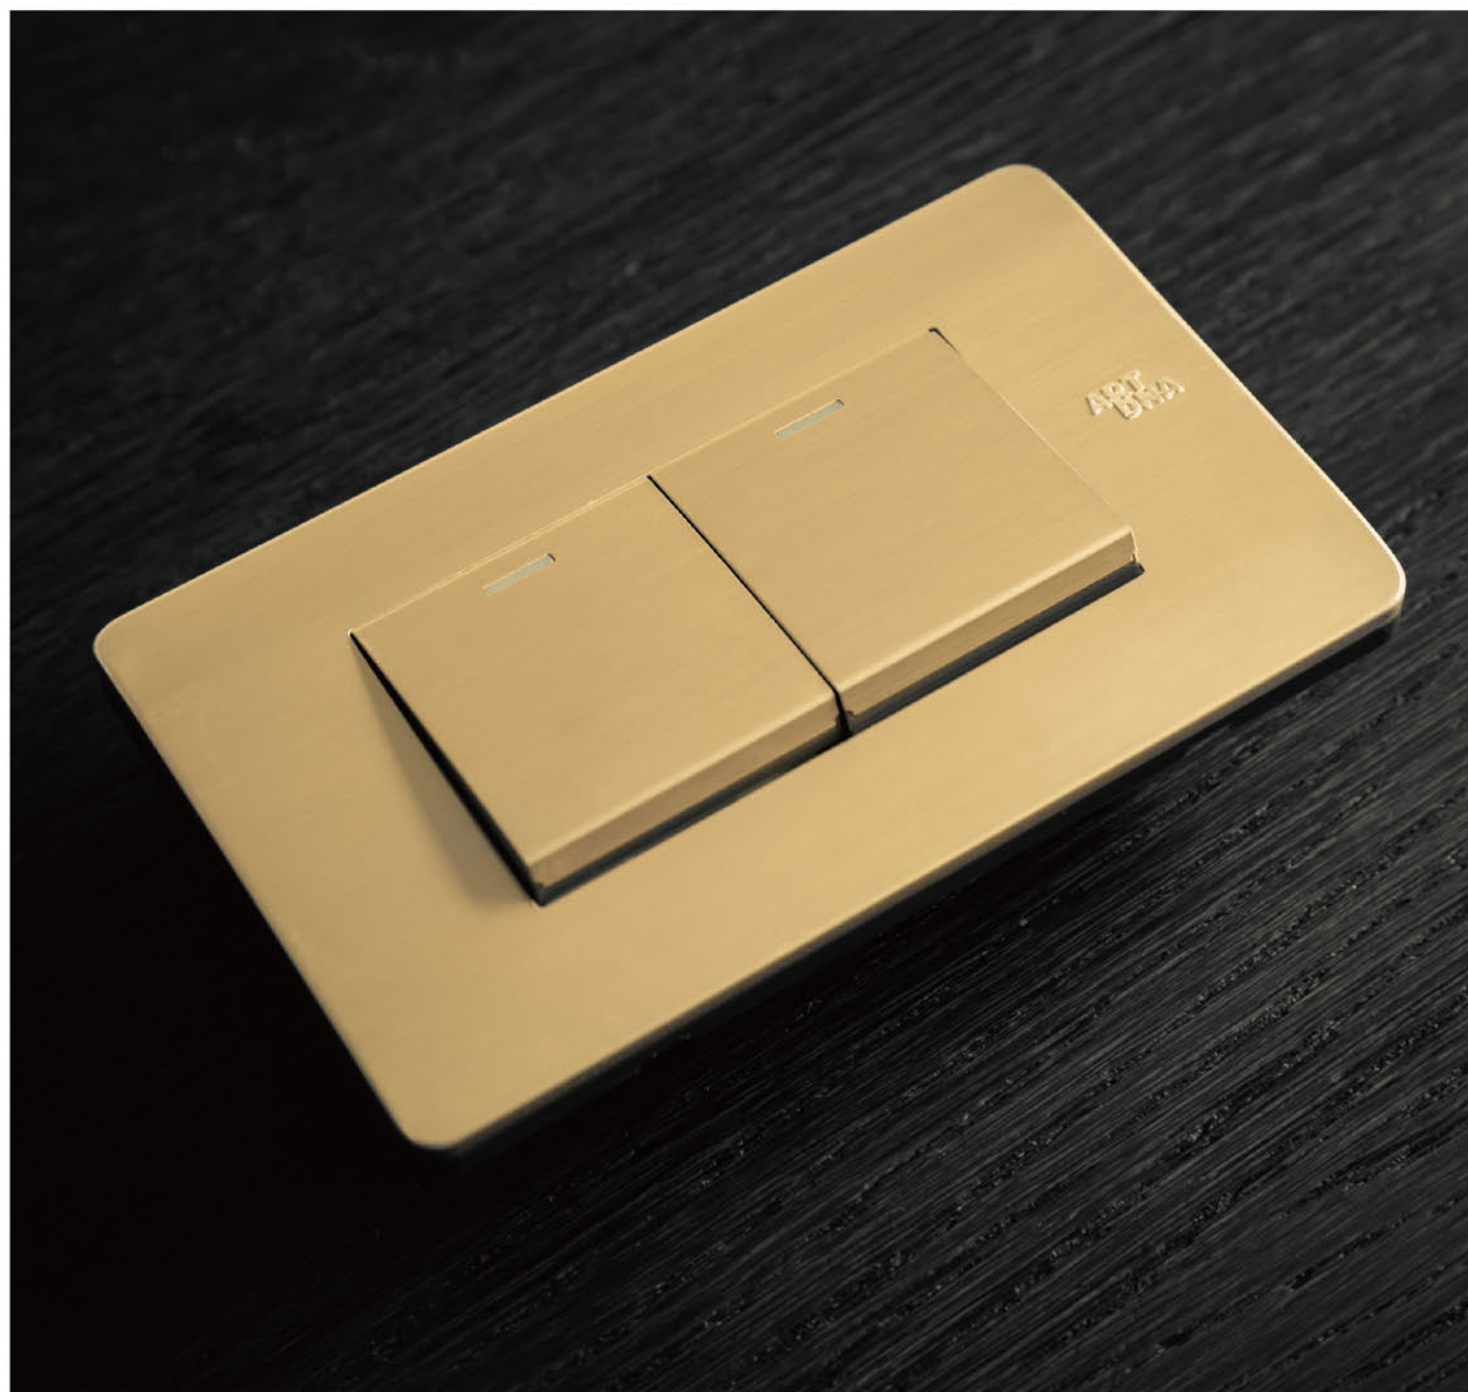

Item No.: A89-P04
Name: Twin 120 Frame
PACK: 120PCS

- 1.0mm Brushed metal panel
- 304 stainless steel, gold aluminum optional
- Purely flat switch with LED indicator and rocker switch optional

A85 SERIES