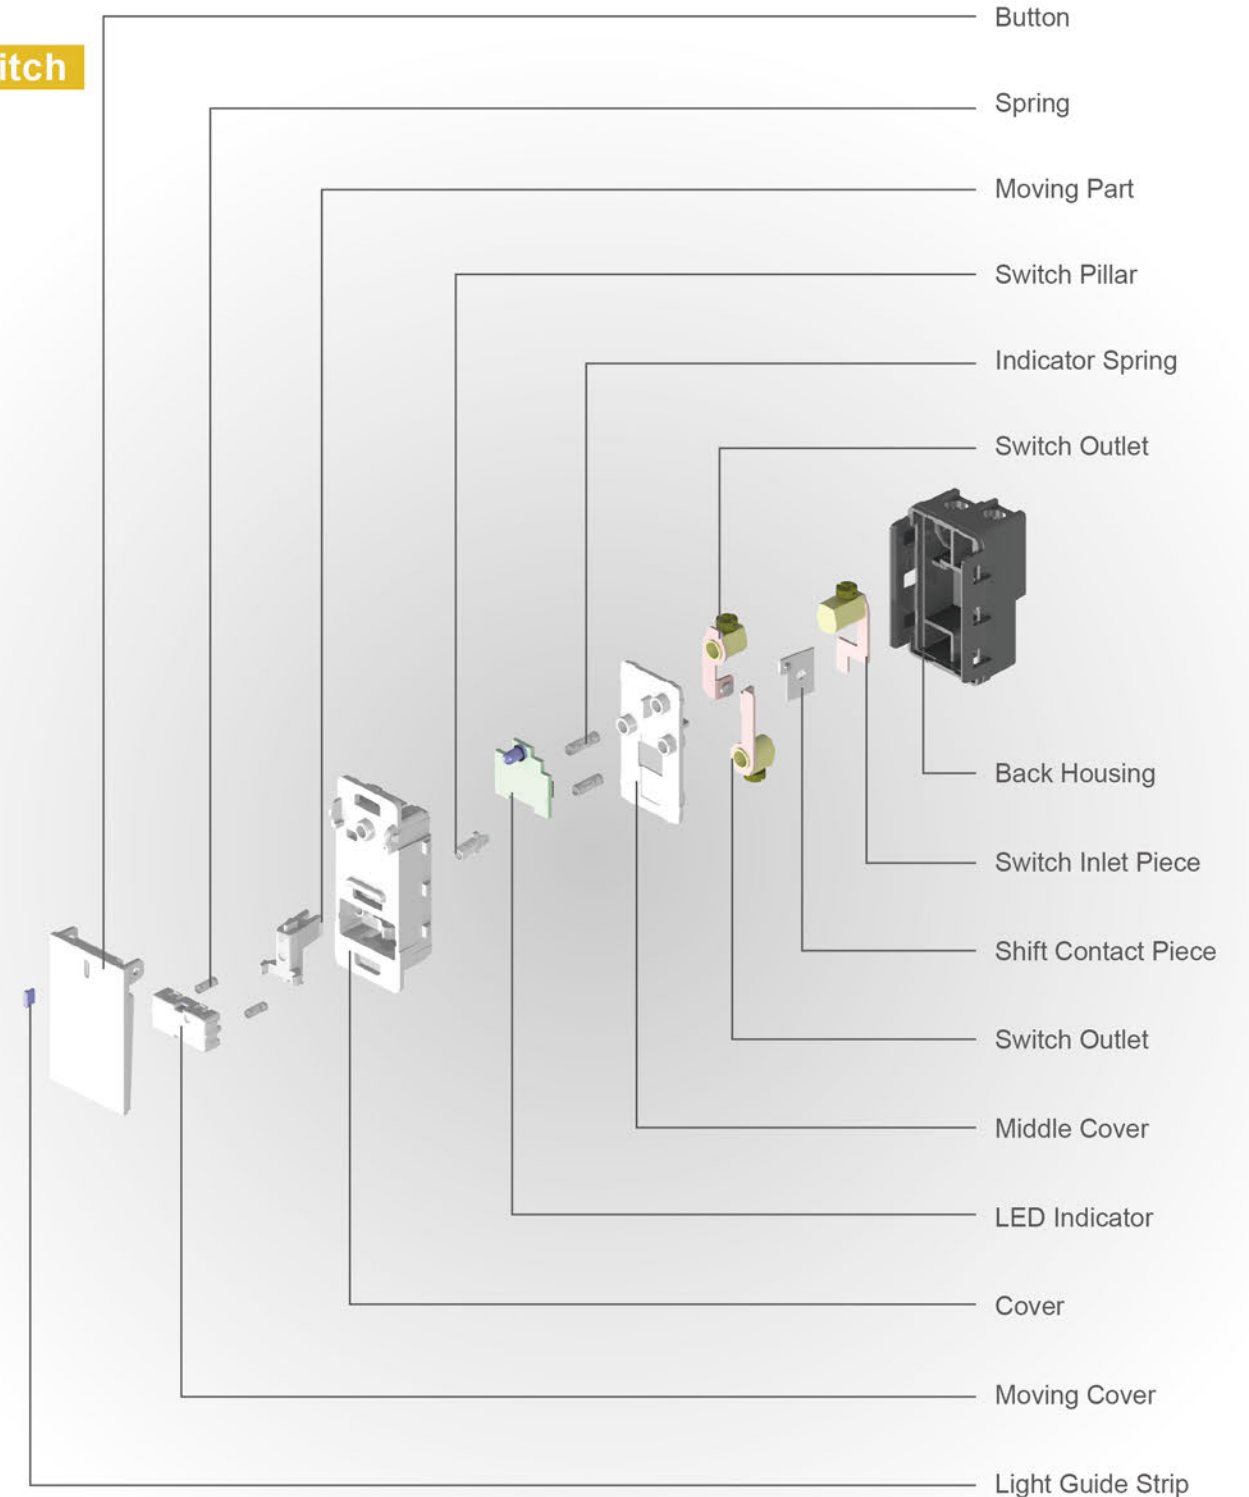

• Design Patent

PRODUCTS STRUCTURE

Product

- Mounting Plate
- Socket Module
- Switch Module
- Frame

Socket

- Shutter Spring
- Middle Cover
- Socket N Outlet
- Screw Terminal
- Back Housing
- Socket L Outlet
- Socket E Outlet
- Shutter
- Cover

Switch

- Button
- Spring
- Moving Part
- Switch Pillar
- Indicator Spring
- Switch Outlet
- Back Housing
- Switch Inlet Piece
- Shift Contact Piece
- LED Indicator
- Cover
- Moving Cover
- Light Guide Strip

INSTALLATION STEPS & DIMENSION

■ Step 1 Clean the wall surface;

■ Step 2 Install the mounting plate on the wall;

■ Step 3 Wiring modules;

■ Step 4 Install the modules into mounting plate;

■ Step 5 Install the frame;