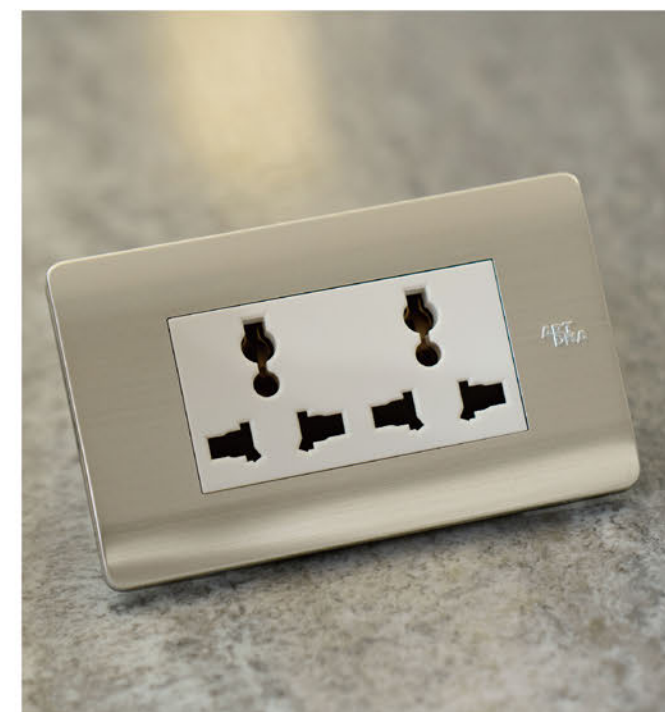

- 0.4mm Brushed metal panel
- 304 stainless steel, gold aluminum optional
- Purely flat switch with LED indicator and rocker switch optional