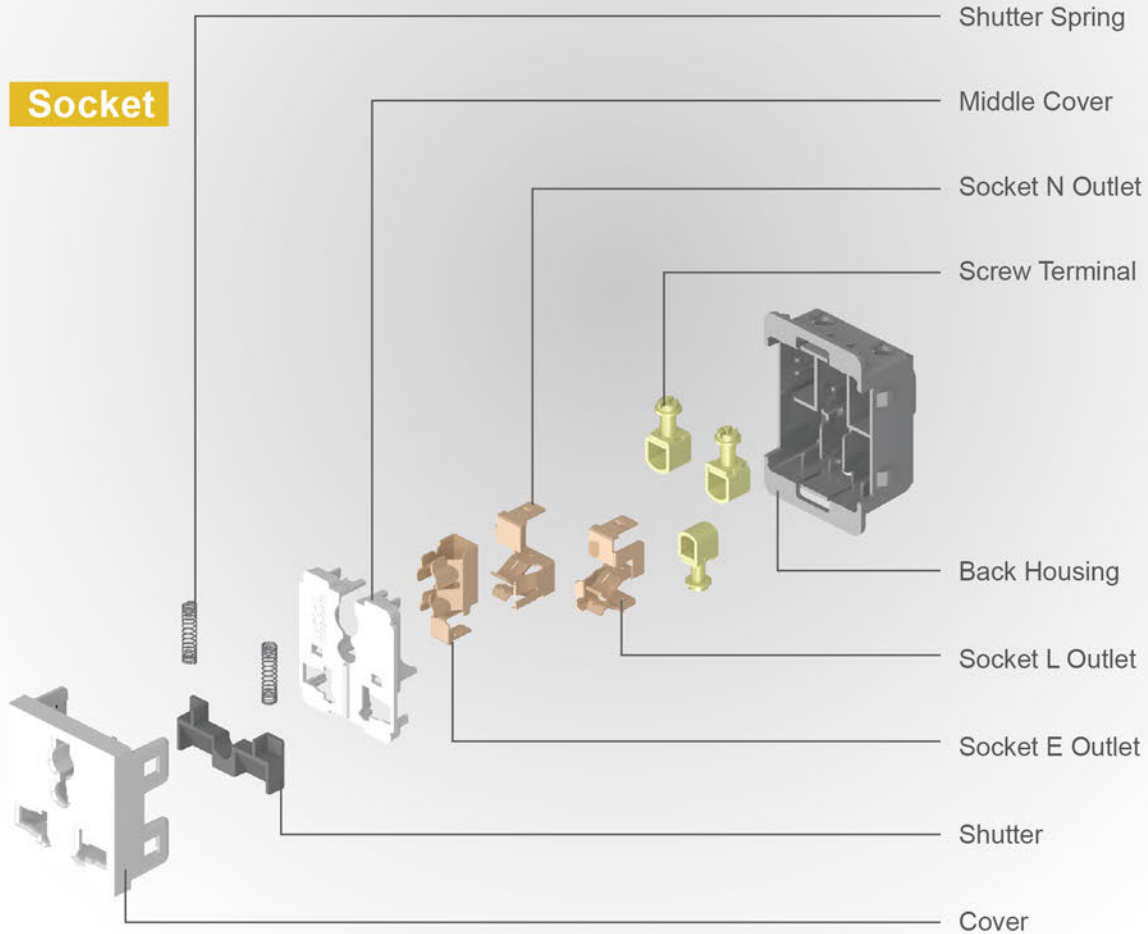

• Design Patent

PRODUCTS STRUCTURE

Product

- Mounting Plate
- Socket Module
- Switch Module
- Frame

Socket

- Shutter Spring
- Middle Cover
- Socket N Outlet
- Screw Terminal
- Back Housing
- Socket L Outlet
- Socket E Outlet
- Shutter
- Cover

Switch

- Button
- Spring
- Moving Part
- Switch Pillar
- Indicator Spring
- Switch Outlet
- Back Housing
- Switch Inlet Piece
- Shift Contact Piece
- LED Indicator
- Cover
- Moving Cover
- Light Guide Strip

INSTALLATION STEPS & DIMENSION

■ Step 1 Clean the wall surface;

■ Step 2 Install the mounting plate on the wall;

■ Step 3 Wiring modules;

■ Step 4 Install the modules into mounting plate;

■ Step 5 Install the frame;