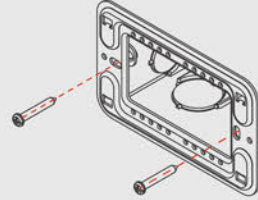

• Design Patent

PRODUCTS STRUCTURE

Product

- Mounting Plate
- Socket Module
- Switch Module
- Frame

Socket

- Shutter Spring
- Middle Cover
- Socket N Outlet
- Screw Terminal
- Back Housing
- Socket L Outlet
- Socket E Outlet
- Shutter
- Cover

Switch

- Button
- Spring
- Moving Part
- Switch Pillar
- Indicator Spring
- Switch Outlet
- Back Housing
- Switch Inlet Piece
- Shift Contact Piece
- LED Indicator
- Cover
- Moving Cover
- Light Guide Strip

INSTALLATION STEPS & DIMENSION

■ Step 1 Clean the wall surface;

■ Step 2 Install the mounting plate on the wall;

■ Step 3 Wiring modules;

■ Step 4 Install the modules into mounting plate;

■ Step 5 Install the frame;