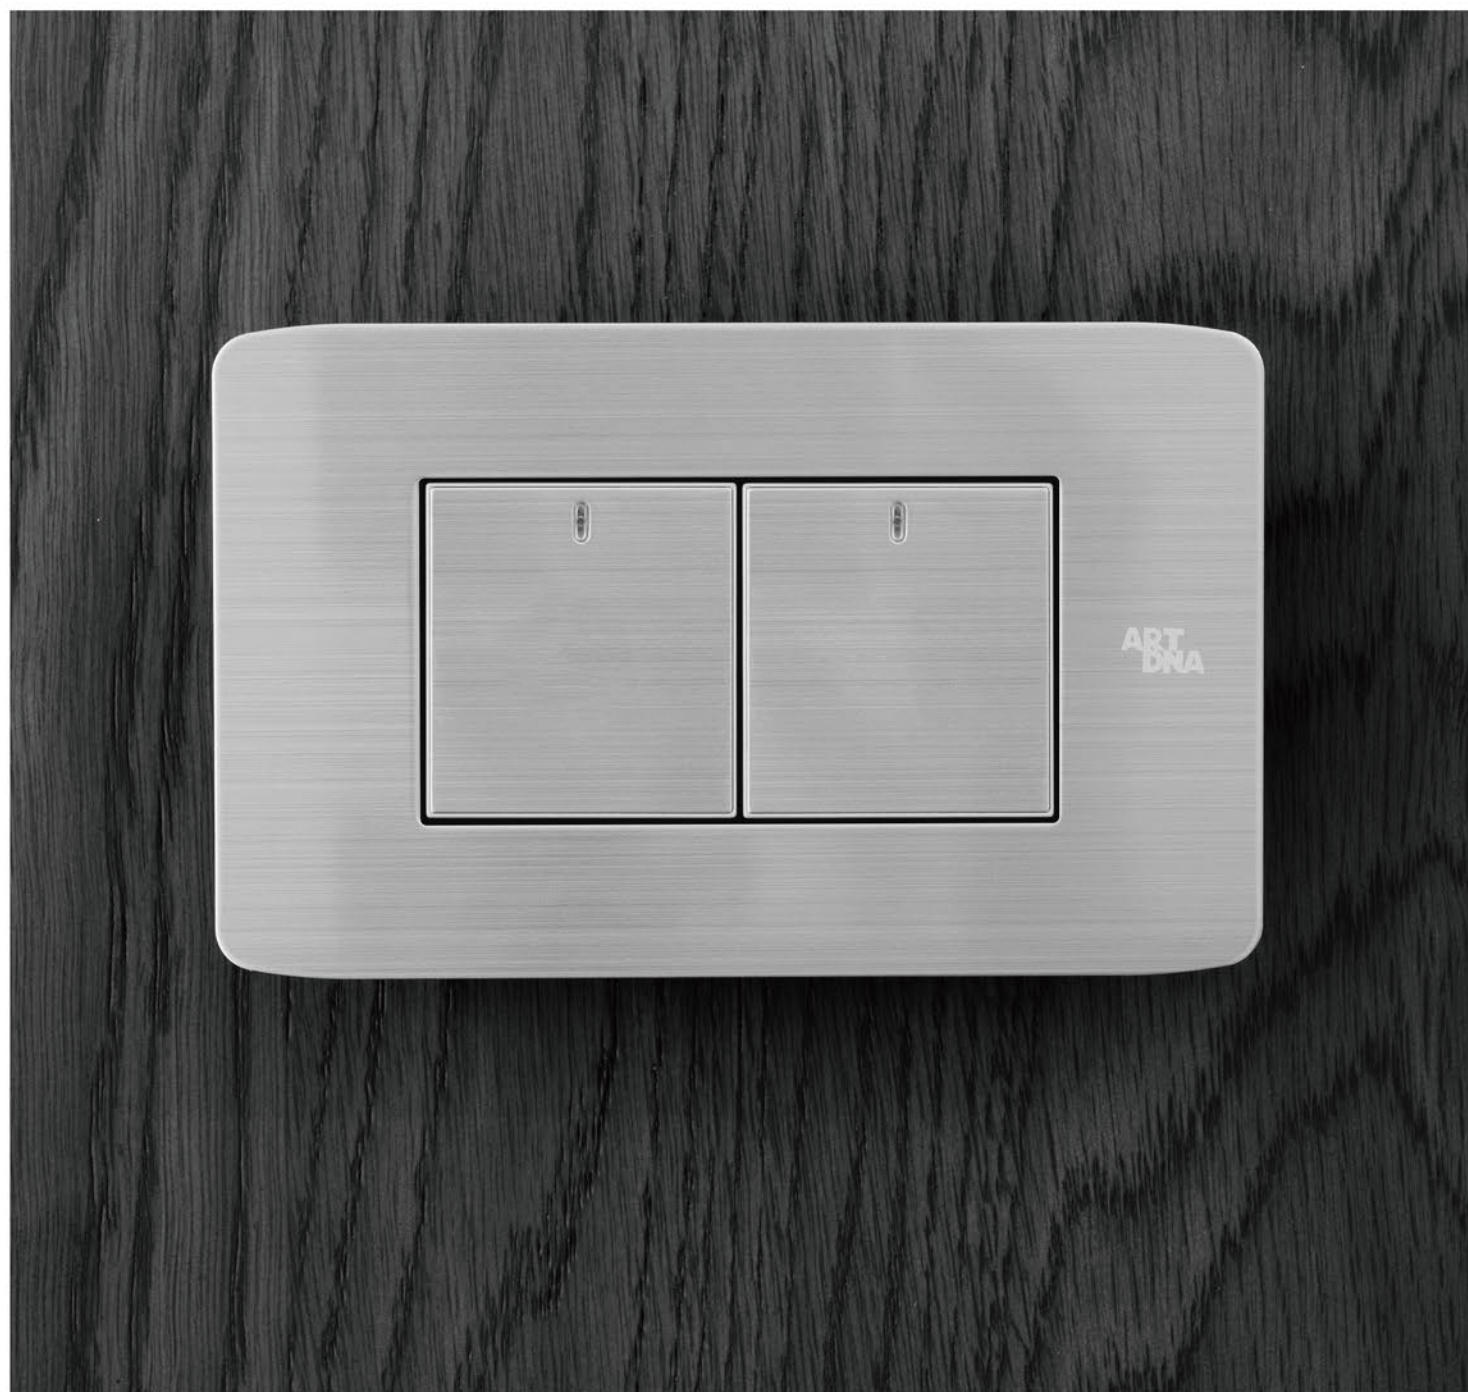

A89 SERIES

- 1.0mm Brushed metal panel
- 304 stainless steel, gold aluminum optional
- Purely flat switch with LED indicator and rocker switch optional