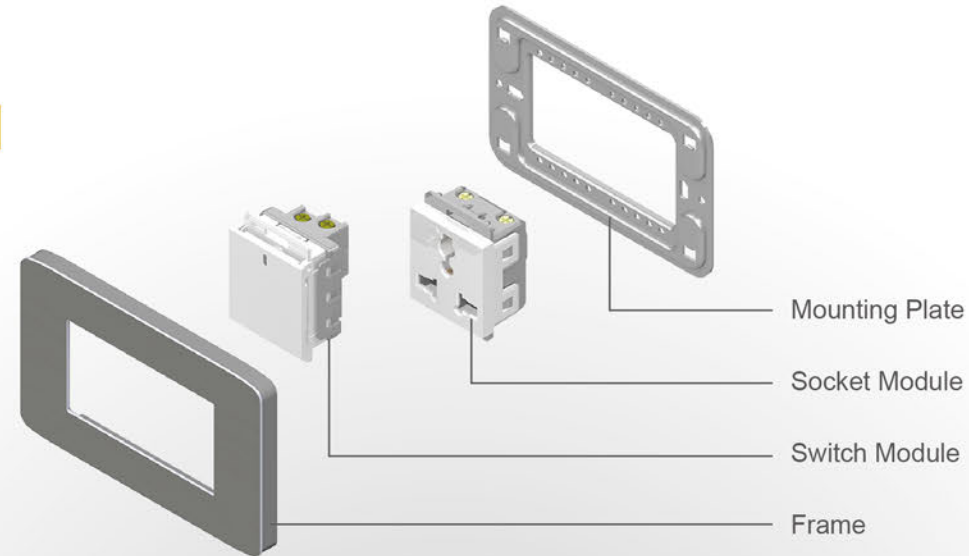

• Design Patent

PRODUCTS STRUCTURE

Product

- Mounting Plate
- Socket Module
- Switch Module
- Frame

Socket

- Shutter Spring
- Middle Cover
- Socket N Outlet
- Screw Terminal
- Back Housing
- Socket L Outlet
- Socket E Outlet
- Shutter
- Cover

Switch

- Button
- Spring
- Moving Part
- Switch Pillar
- Indicator Spring
- Switch Outlet
- Back Housing
- Switch Inlet Piece
- Shift Contact Piece
- LED Indicator
- Cover
- Moving Cover
- Light Guide Strip